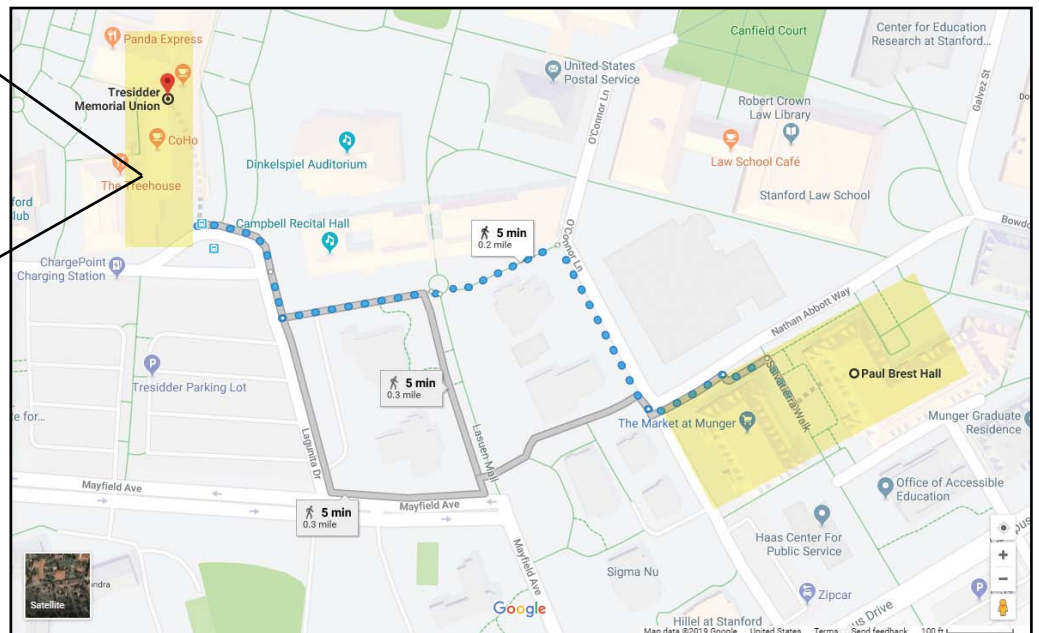

Find your way...

The **2019 Natural Capital Symposium** will be held at the **Munger Conference Center**, on the campus of Stanford University. **Munger Conference Center, 555 Salvatierra Way, Stanford, CA 94305.**

Diagram of Munger Conference Center

Meeting rooms are numbered or named. Please refer to your program for session locations.

Some training sessions will be held at **Tressider Memorial Union** building in the **Oak West and Oak East** rooms, a short 5 minute walk from Munger Conference Center. Please refer to your program for more info. **Tressider Memorial Union, 495 Lagunita, Stanford, CA 94305.**

Oak West and Oak East are upstairs (2nd floor) in Tressider Memorial Union (above the food court). Please look for *Natural Capital* directional signage.

●●●●● Walking Route between Munger Conference Center and Tressider Memorial Union

- Line X (Weekdays - counter clockwise)
- Line Y (Weekdays - clockwise)
- Line N (Nightly)
- Line O (Nightly)
- Line P (Weekdays)
- Line RP (Research Park)
- Line S (SLAC Weekdays)

 **Munger Conference Center**
(Natural Capital Symposium)