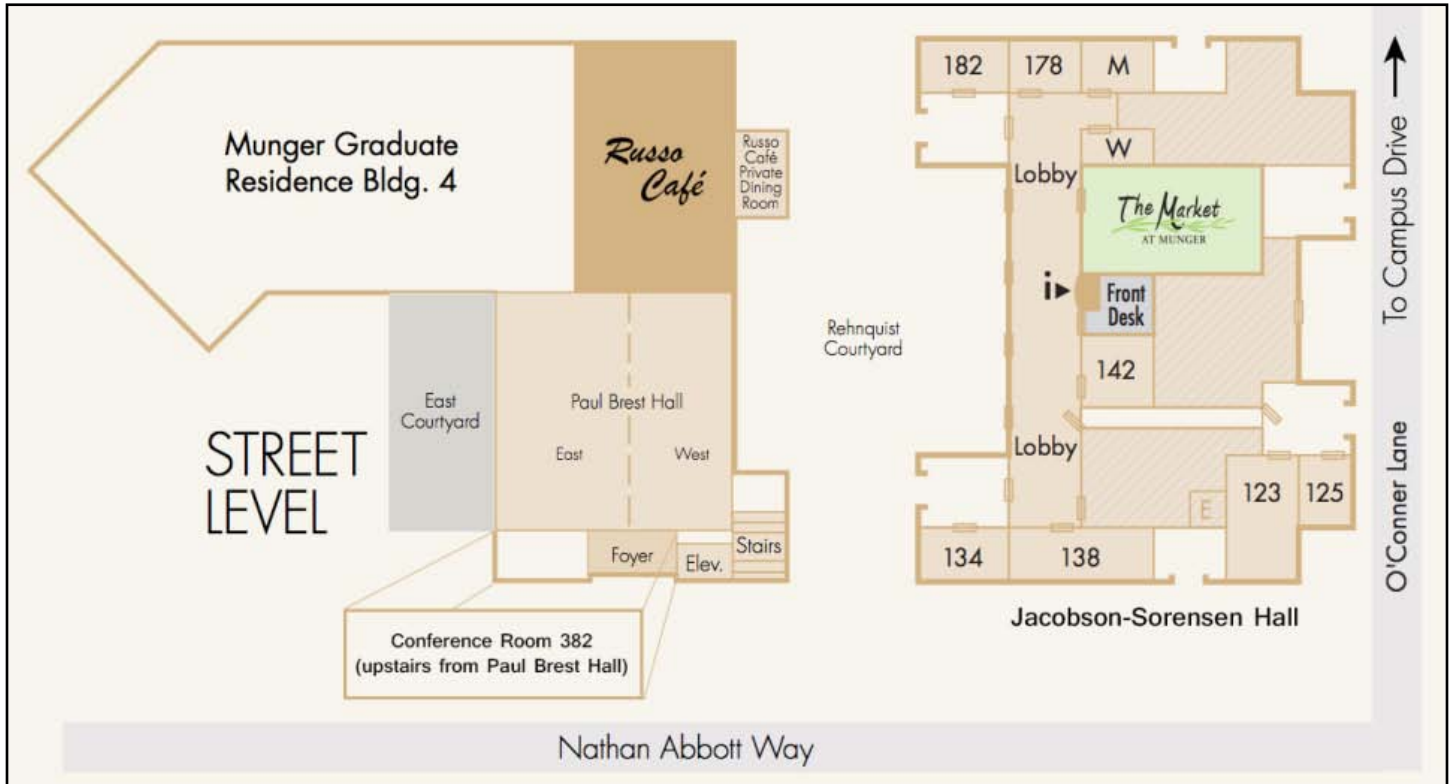

Diagram of Munger Conference Center

Meeting rooms are numbered or named. Please refer to your program for session locations.

Some training sessions will be held at **Tressider Memorial Union** building in the **Oak West and Oak East** rooms, a short 5 minute walk from Munger Conference Center. Please refer to your program for more info. **Tressider Memorial Union, 495 Lagunita, Stanford, CA 94305.**

Oak West and Oak East are upstairs (2nd floor) in Tressider Memorial Union (above the food court). Please look for *Natural Capital* directional signage.

●●●●● Walking Route between Munger Conference Center and Tressider Memorial Union

- Line X (Weekdays - counter clockwise)
- Line Y (Weekdays - clockwise)
- Line N (Nightly)
- Line O (Nightly)
- Line P (Weekdays)
- Line RP (Research Park)
- Line S (SLAC Weekdays)

 **Munger Conference Center**
(Natural Capital Symposium)