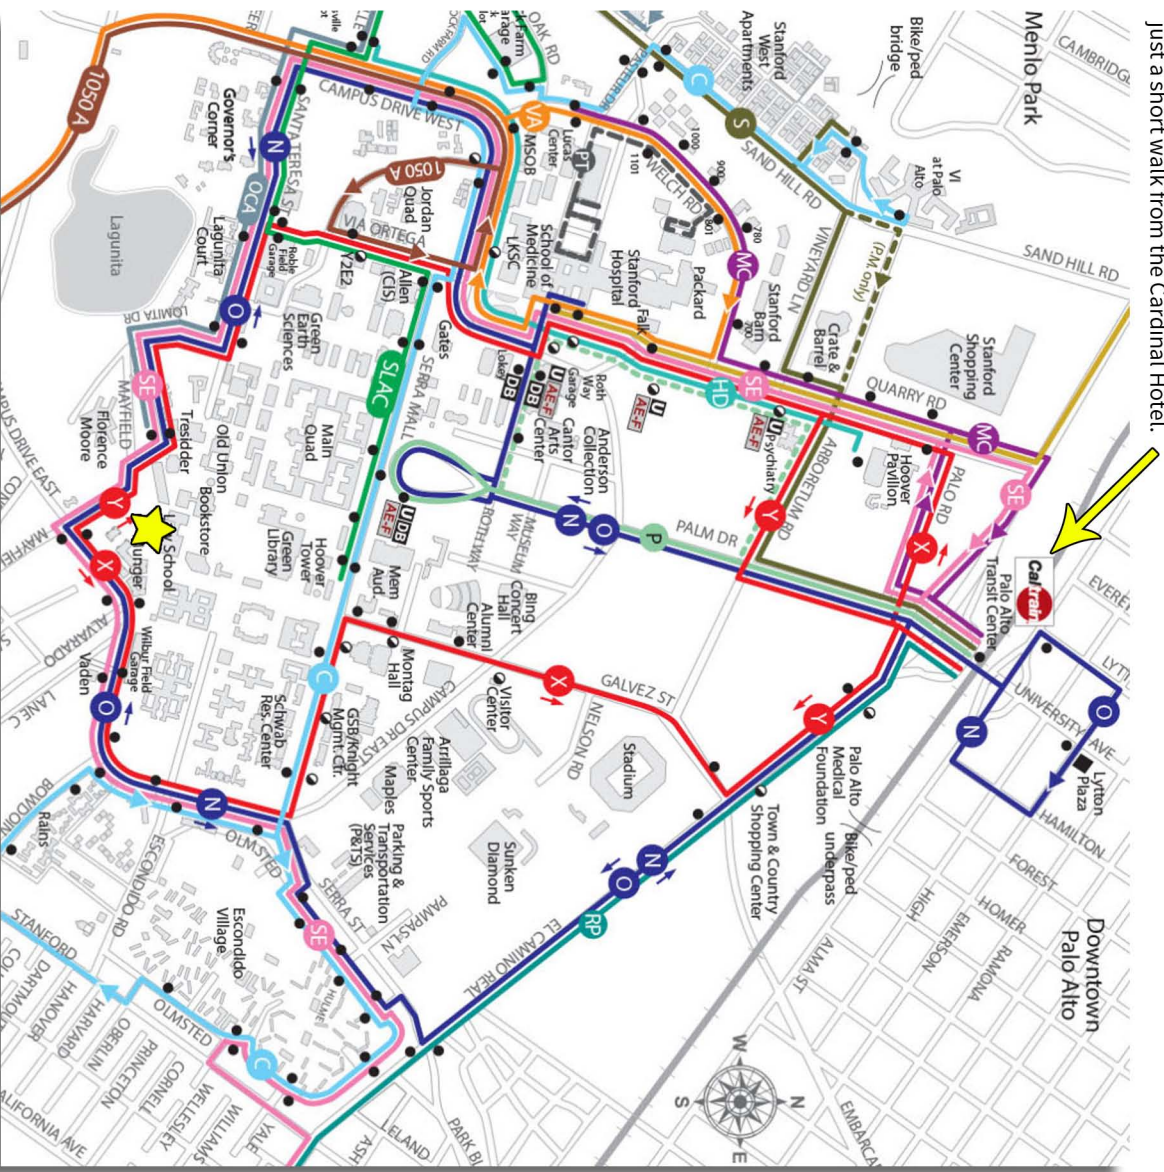

Oak West and Oak East are upstairs (2nd floor) in Tressider Memorial Union (above the food court). Please look for *Natural Capital* directional signage.

●●●●● Walking Route between Munger Conference Center and Tressider Memorial Union

Transit to the Natural Capital Symposium

Stanford Free Shuttle

The Marguerite is Stanford University's Free Campus Shuttle Service.

The Marguerite Shuttle offers a number of routes that can be useful to guests at the Cardinal Hotel who wish to use free transportation to access Stanford University, SLAC, the Stanford Hospital, Shopping Center or Stanford Research Park. Most shuttles lines connect the main campus with the Caltrain station (Palo Alto Transit Center) which is a 7 minute walk from the Cardinal Hotel.

Walking map from Cardinal Hotel to Palo Alto Transit Center:

Catch the *Marguerite* (Stanford's free campus shuttle) at the Palo Alto Transit Center, just a short walk from the Cardinal Hotel.

Marguerite Shuttle lines that depart from the Palo Alto Transit Center

- Line X (Weekdays - counter clockwise)
- Line Y (Weekdays - clockwise)
- Line N (Nightly)
- Line O (Nightly)
- Line P (Weekdays)
- Line RP (Research Park)
- Line S (SLAC Weekdays)

 **Munger Conference Center**
(Natural Capital Symposium)