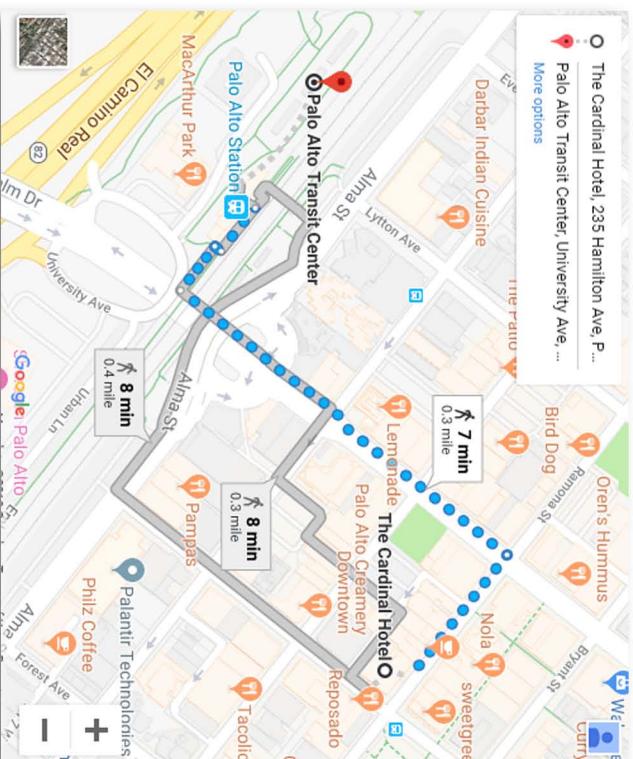

Diagram of Munger Conference Center

Meeting rooms are numbered or named. Please refer to your program for session locations.

Some training sessions will be held at **Tressider Memorial Union** building in the **Oak West and Oak East** rooms, a short 5 minute walk from Munger Conference Center. Please refer to your program for more info. **Tressider Memorial Union, 495 Lagunita, Stanford, CA 94305.**

Oak West and Oak East are upstairs (2nd floor) in Tressider Memorial Union (above the food court). Please look for *Natural Capital* directional signage.

●●●●● Walking Route between Munger Conference Center and Tressider Memorial Union

Transit to the Natural Capital Symposium

Stanford Free Shuttle

The Marguerite is Stanford University's Free Campus Shuttle Service.

The Marguerite Shuttle offers a number of routes that can be useful to guests at the Cardinal Hotel who wish to use free transportation to access Stanford University, SLAC, the Stanford Hospital, Shopping Center or Stanford Research Park. Most shuttles lines connect the main campus with the Caltrain station (Palo Alto Transit Center) which is a 7 minute walk from the Cardinal Hotel.

Walking map from Cardinal Hotel to Palo Alto Transit Center:

Catch the *Marguerite* (Stanford's free campus shuttle) at the Palo Alto Transit Center, just a short walk from the Cardinal Hotel.

Marguerite Shuttle lines that depart from the Palo Alto Transit Center